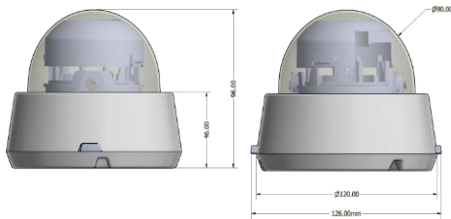

NETWORK IP CAMERA

HIP-HD28V/4K

8MP NETWORK IP IR DOME CAMERA

STARVIS **H.265** **WDR**

Features

- Sony STARVIS 8.51MP Image Sensor
- Ultra low light color camera(0.01lux/F1.2)
- Triple codec(H.265, H.264, MJPEG)
- Triple Stream
- Max 30fps @ 3,840x2160p
- Support Onvif/PoE
- DOL True WDR
- IR LED : 28 units(25m)
- True Day & Night
- Motorized VF Lens 3.6~11mm
- 3-Axis Gimbal Bracket

Camera Specifications

IMAGE	Image Sensor	Sony Starvis 8.51MP(1/2.5") Image Sensor
	Scan System	Progressive Scan
	Total Pixels	3864(H) x 2218(V), 8.57 Mega Pixels
	Effective Pixels	3864(H) x 2202(V), 8.51 Mega Pixels
Function	Day & Night	Auto / Day(Color) / Night(BW)
	Privacy Area	On / Off (8 Programmable Zones)
	Motion Detection	4 Zone, On / Off
	W D R	DOL True WDR
	3D DNR	2DNR, 3DNR
	S/N Ratio	More 52dB
	BLC	HLC, BLC
	Digital Zoom	16x
	Degof/LDS/Mirror	On / Off
	White Balance	ATW-Indoor/Outdoor, Shade, Clear sky, Fluorescent light, Light bulb, Flame, Manual
Lens	Focal Length	Motorized VF Lens 3.6~11mm
IR LEDs	IR LEDs	28 units
Electrical	Power Supply	DC12[V] ±10% / Max 750mA
Environmental	Operating Temp.	-10°C ~ +50°C
	Preservation Temp.	-20°C ~ +60°C
	Humidity	0% ~ 80%
Mechanical	Weight.	Approx. 380g